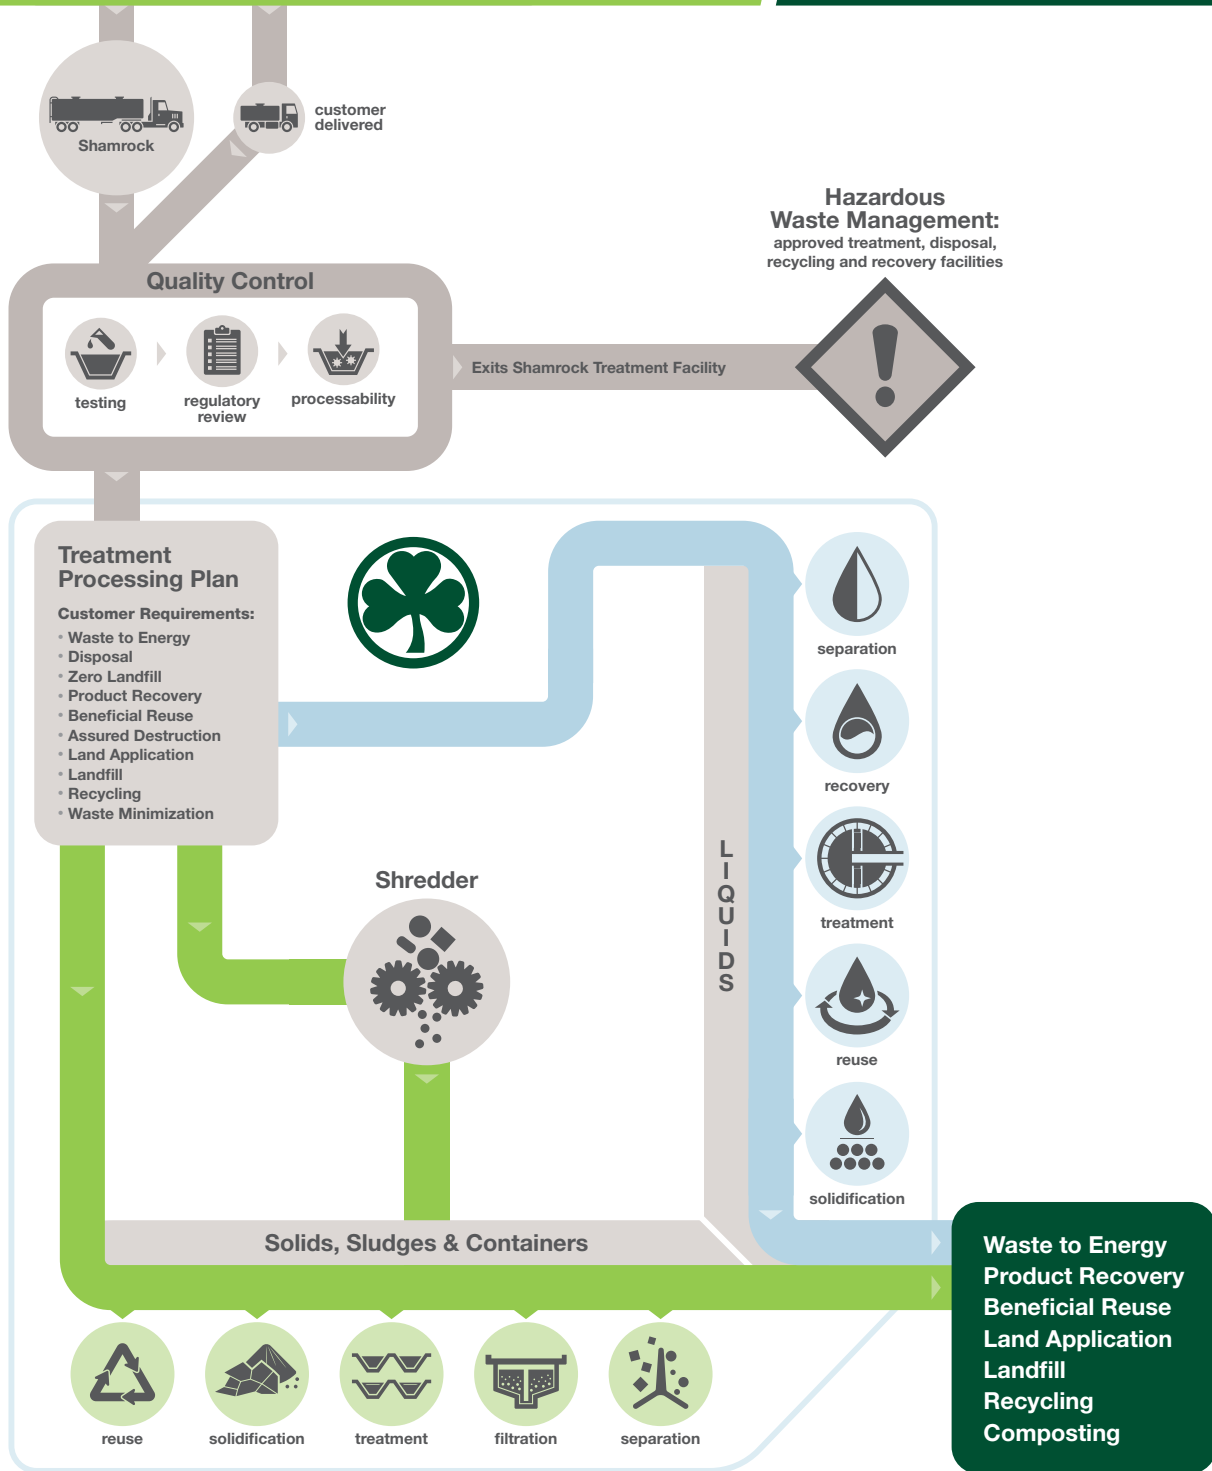

Call 336.375.1989
 24 Hour Emergency Response 800.881.1098
 shamrockenviro.com

Non-Hazardous Waste

- Solid Waste
- Liquid Waste
- Sludges
- Off-Spec Products
- Construction Waste
- Expired/Obsolete Products

- Waste to Energy
- Product Recovery
- Beneficial Reuse
- Land Application
- Landfill
- Recycling
- Composting

Hazardous Waste Management:
 approved treatment, disposal,
 recycling and recovery facilities

- Waste to Energy
- Product Recovery
- Beneficial Reuse
- Land Application
- Landfill
- Recycling
- Composting